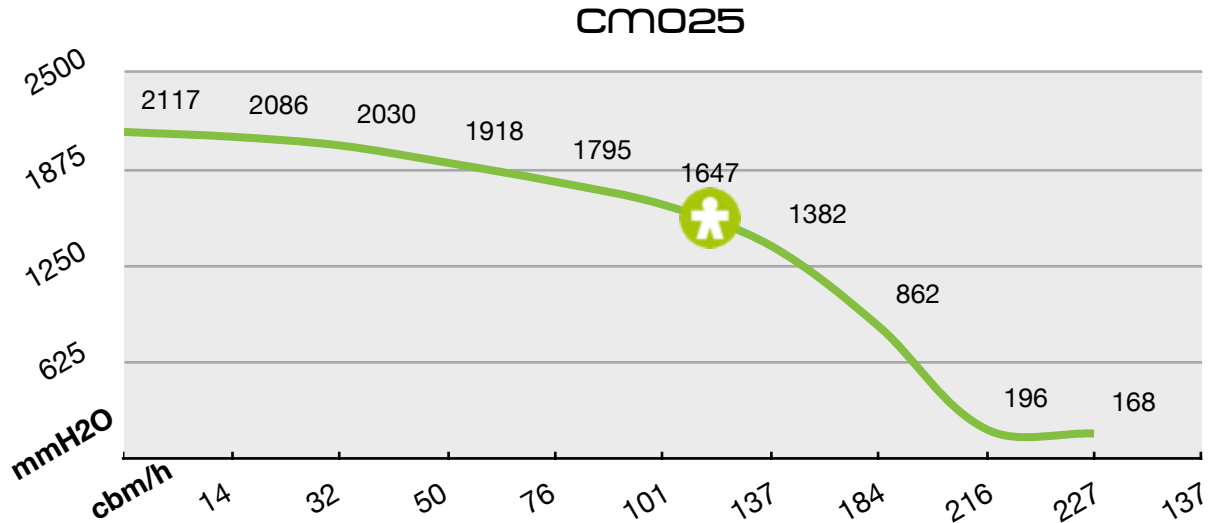

MODEL	I.ONE
CODE	CM025
KW MAX	2,2
VOLT	220
AIR-FLOW MAX	350
MBAR	230
TANK - LT	70
FILTER	POLYESTER
FILTER CLEANING	MANUAL
H - mm	1340
P - mm	1080
L - mm	620
LINE IN - mm	63
LINE OUT - mm	63

ONE OPERATOR