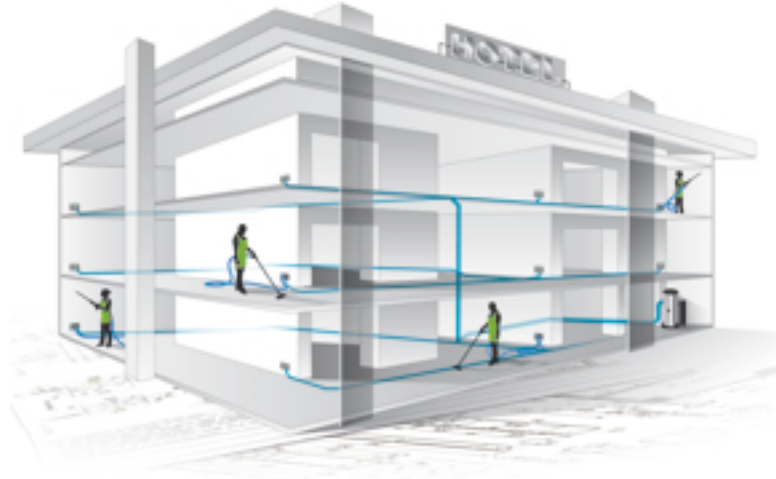

MODEL	I.ONE
CODE	CM025
KW MAX	2,2
VOLT	220
AIR-FLOW MAX	350
MBAR	230
TANK - LT	70
FILTER	POLYESTER
FILTER CLEANING	MANUAL
H - mm	1340
P - mm	1080
L - mm	620
LINE IN - mm	63
LINE OUT - mm	63

ONE OPERATOR

WALL MOUNTING